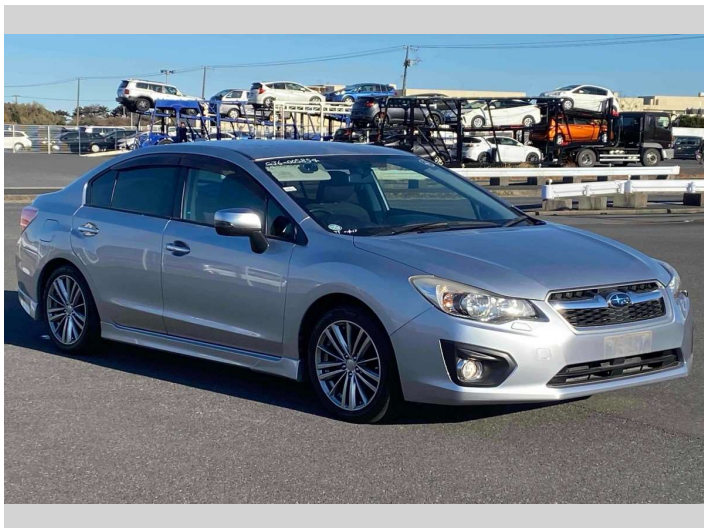

2014 Subaru Impreza G4 2.0I-S LIMITED

Purchase Price **POA**

Includes GST
Excludes on-road costs of \$595

Finance may be available on this vehicle. Ask one of our friendly staff for more information.

Gain peace of mind with Mechanical Breakdown Insurance. **Ask us how.**

- Top features**
- » ABS Brakes
 - » Air Conditioning
 - » Electric Windows
 - » Fog Lights
 - » Power Steering
 - » Winker Mirror

Body Style
4 door, Sedan

Odometer
75,253 km

Engine
2000 cc

Fuel Type
Petrol

Transmission
Automatic, 2WD

Wheels
-

VIN
-

Interior
Gray

Safety
-

Reg No.
-

Ext Colour
Silver

History
-