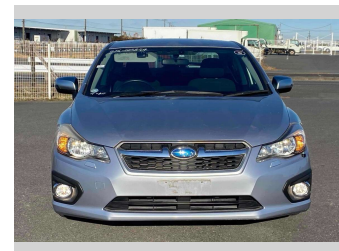

2014 Subaru Impreza G4 2.0I-S LIMITED

Purchase Price **POA**

Includes GST
Excludes on-road costs of \$595

Finance may be available on this vehicle. Ask one of our friendly staff for more information.

Gain peace of mind with Mechanical Breakdown Insurance. **Ask us how.**

- Top features**
- » ABS Brakes
 - » Air Conditioning
 - » Electric Windows
 - » Fog Lights
 - » Power Steering
 - » Winker Mirror

Body Style
4 door, Sedan

Odometer
75,253 km

Engine
2000 cc

Fuel Type
Petrol

Transmission
Automatic, 2WD

Wheels
-

VIN
-

Interior
Gray

Safety
-

Reg No.
-

Ext Colour
Silver

History
-