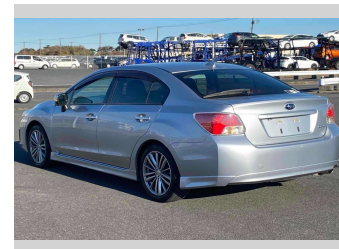

2014 Subaru Impreza G4 2.0I-S LIMITED

Purchase Price **POA**

Includes GST
Excludes on-road costs of \$595

Finance may be available on this vehicle. Ask one of our friendly staff for more information.

Gain peace of mind with Mechanical Breakdown Insurance. **Ask us how.**

- Top features**
- » ABS Brakes
 - » Air Conditioning
 - » Electric Windows
 - » Fog Lights
 - » Power Steering
 - » Winker Mirror

Body Style
4 door, Sedan

Odometer
75,253 km

Engine
2000 cc

Fuel Type
Petrol

Transmission
Automatic, 2WD

Wheels
-

VIN
-

Interior
Gray

Safety
-

Reg No.
-

Ext Colour
Silver

History
-