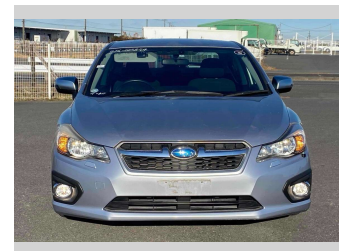

2014 Subaru Impreza G4 2.0I-S LIMITED

Purchase Price **\$11,900**

Includes GST
Excludes on-road costs of \$595

Finance may be available on this vehicle. Ask one of our friendly staff for more information.

Body Style
4 door, Sedan

Odometer
75,253 km

Engine
2000 cc

Fuel Type
Petrol

Transmission
Automatic, 2WD

Wheels
-

VIN
-

Interior
Gray