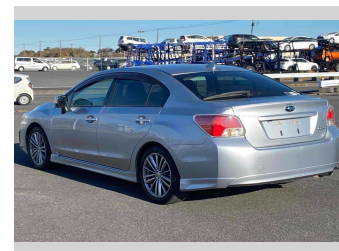

2014 Subaru Impreza G4 2.0I-S LIMITED

Purchase Price **\$11,900**

Includes GST
Excludes on-road costs of \$595

Finance may be available on this vehicle. Ask one of our friendly staff for more information.

Body Style
4 door, Sedan

Odometer
75,253 km

Engine
2000 cc

Fuel Type
Petrol

Transmission
Automatic, 2WD

Wheels
-

VIN
-

Interior
Gray