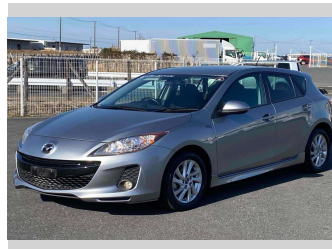

2013 Mazda Axela Sport 15S

Purchase Price **\$9,500**
Includes GST
 Excludes on-road costs of \$595

Finance may be available on this vehicle. Ask one of our friendly staff for more information.

Gain peace of mind with Mechanical Breakdown Insurance. **Ask us how.**

- Top features**
- » ABS Brakes
 - » Air Conditioning
 - » Electric Windows
 - » Power Steering
 - » Spoiler

Body Style
5 door, Hatchback

Odometer
80,936 km

Engine
1500 cc

Fuel Type
Petrol

Transmission
Automatic, 2WD

Wheels
 -

VIN
 -

Interior
Gray

Safety
 -

Reg No.

-

Ext Colour
Silver

History