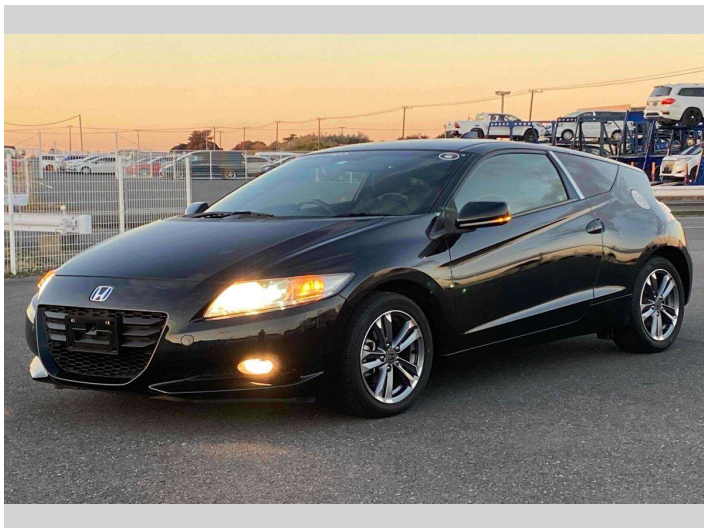

2012 Honda CR-Z Alpha

Purchase Price **POA**

Includes GST
Excludes on-road costs of \$595

Finance may be available on this vehicle. Ask one of our friendly staff for more information.

Gain peace of mind with Mechanical Breakdown Insurance. **Ask us how.**

- Top features**
- » ABS Brakes
 - » Air Conditioning
 - » Alloys
 - » Car Stereo
 - » Dark Interior
 - » Electric Windows
 - » Fog Lights
 - » Power Steering
 - » Winker Mirror

Body Style
3 door, Hatchback

Odometer
61,631 km

Engine
1490 cc, Hybrid

Fuel Type
Hybrid

Transmission
Automatic, 2WD

Wheels
-

VIN
-

Interior
Grey

Safety
-