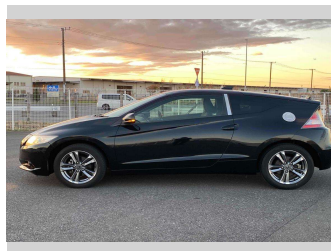

2012 Honda CR-Z Alpha

Purchase Price **POA**

Includes GST
Excludes on-road costs of \$595

Finance may be available on this vehicle. Ask one of our friendly staff for more information.

Gain peace of mind with Mechanical Breakdown Insurance. **Ask us how.**

- Top features**
- » ABS Brakes
 - » Air Conditioning
 - » Alloys
 - » Car Stereo
 - » Dark Interior
 - » Electric Windows
 - » Fog Lights
 - » Power Steering
 - » Winker Mirror

Body Style
3 door, Hatchback