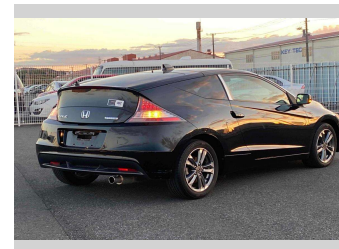

2012 Honda CR-Z Alpha

Purchase Price **POA**

Includes GST
Excludes on-road costs of \$595

Finance may be available on this vehicle. Ask one of our friendly staff for more information.

Gain peace of mind with Mechanical Breakdown Insurance. **Ask us how.**

- Top features**
- » ABS Brakes
 - » Air Conditioning
 - » Alloys
 - » Car Stereo
 - » Dark Interior
 - » Electric Windows
 - » Fog Lights
 - » Power Steering
 - » Winker Mirror

Body Style
3 door, Hatchback

Odometer
61,631 km

Engine
1490 cc, Hybrid

Fuel Type
Hybrid

Transmission
Automatic, 2WD

Wheels
-

VIN
-

Interior
Grey

Safety
-