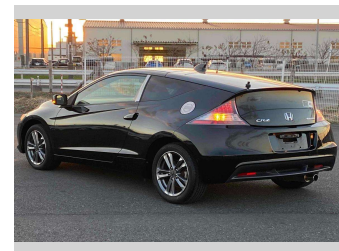

2012 Honda CR-Z Alpha

Purchase Price **POA**

Includes GST
Excludes on-road costs of \$595

Finance may be available on this vehicle. Ask one of our friendly staff for more information.

Gain peace of mind with Mechanical Breakdown Insurance. **Ask us how.**

- Top features**
- » ABS Brakes
 - » Air Conditioning
 - » Alloys
 - » Car Stereo
 - » Dark Interior
 - » Electric Windows
 - » Fog Lights
 - » Power Steering
 - » Winker Mirror

Body Style
3 door, Hatchback

Odometer
61,631 km

Engine
1490 cc, Hybrid

Fuel Type
Hybrid

Transmission
Automatic, 2WD

Wheels
-

VIN
-

Interior
Grey

Safety
-