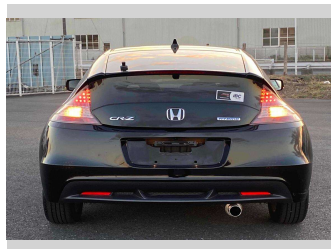

2012 Honda CR-Z Alpha

Purchase Price **POA**

Includes GST
Excludes on-road costs of \$595

Finance may be available on this vehicle. Ask one of our friendly staff for more information.

Gain peace of mind with Mechanical Breakdown Insurance. **Ask us how.**

- Top features**
- » ABS Brakes
 - » Air Conditioning
 - » Alloys
 - » Car Stereo
 - » Dark Interior
 - » Electric Windows
 - » Fog Lights
 - » Power Steering
 - » Winker Mirror

Body Style
3 door, Hatchback

Odometer
61,631 km

Engine
1490 cc, Hybrid

Fuel Type
Hybrid

Transmission
Automatic, 2WD

Wheels
-

VIN
-

Interior
Grey

Safety
-