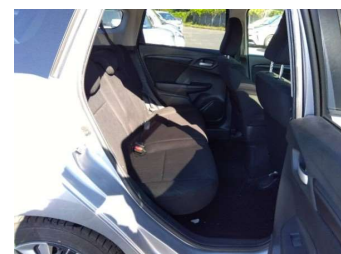

2020 Honda Shuttle Hybrid

Purchase Price **POA**

Includes GST
Excludes on-road costs of $595

Finance may be available on this vehicle. Ask one of our friendly staff for more information.

Gain peace of mind with Mechanical Breakdown Insurance. **Ask us how.**

1. **Top features**
2. » ABS Brakes
   - » Air Conditioning
   - » Electric Windows
   - » Power Steering
   - » Spoiler
   - » Winker Mirror

Body Style
5 door, Station Wagon

Odometer
104,903 km

Engine
1500 cc, Hybrid

Fuel Type
Hybrid

Transmission
Automatic, 2WD

Wheels
-

VIN
-

Interior
Gray

Safety
-

Reg No.
-

Ext Colour
Silver

History
-

Seats
5 seats

CO2 Emissions
-

Energy Economy
-

Stock ID: 1173806

JAN JAPAN MOTORS

Jan Japan - East Tamaki | Phone 09 972 1204 | Email sales@janjapan.co.nz
10 Progressive Way, East Tāmaki, Auckland 2016, New Zealand
www.janjapan.co.nz

4.28 | 309 reviews