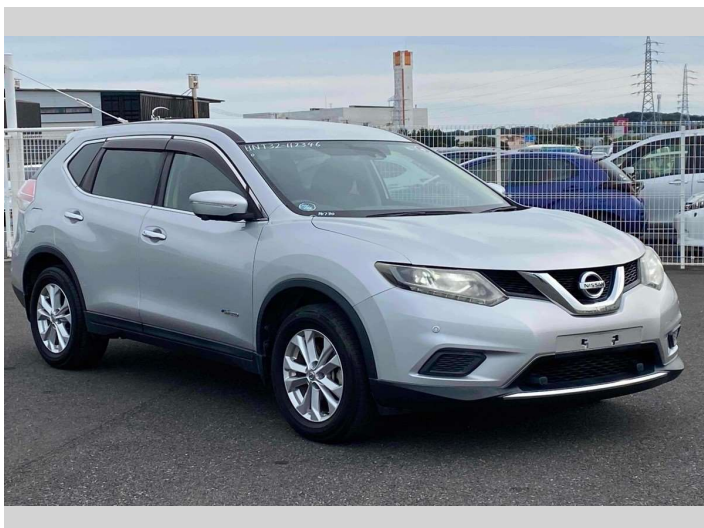

2015 Nissan X-Trail 20X Hybrid

Purchase Price **POA**

Includes GST
Excludes on-road costs of \$595

Finance may be available on this vehicle. Ask one of our friendly staff for more information.

Gain peace of mind with Mechanical Breakdown Insurance. **Ask us how.**

- Top features**
- » ABS Brakes
 - » Air Conditioning
 - » Electric Windows
 - » Power Steering
 - » Spoiler
 - » Winker Mirror

Body Style
5 door, SUV / 4x4

Odometer
76,708 km

Engine
2000 cc, Hybrid

Fuel Type
Hybrid

Transmission
Automatic, 4WD

Wheels
-

VIN
-

Interior
Gray

Safety
-

Reg No.
-

Ext Colour
Silver

History
-