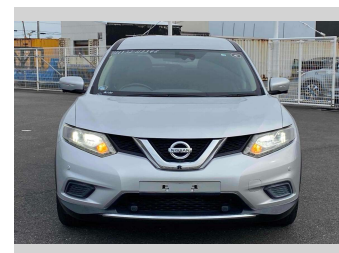

2015 Nissan X-Trail 20X Hybrid

Purchase Price **POA**

Includes GST
Excludes on-road costs of \$595

Finance may be available on this vehicle. Ask one of our friendly staff for more information.

Gain peace of mind with Mechanical Breakdown Insurance. **Ask us how.**

- Top features**
- » ABS Brakes
 - » Air Conditioning
 - » Electric Windows
 - » Power Steering
 - » Spoiler
 - » Winker Mirror

Body Style
5 door, SUV / 4x4

Odometer
76,708 km

Engine
2000 cc, Hybrid

Fuel Type
Hybrid

Transmission
Automatic, 4WD

Wheels
-

VIN
-

Interior
Gray

Safety
-

Reg No.
-

Ext Colour
Silver

History
-