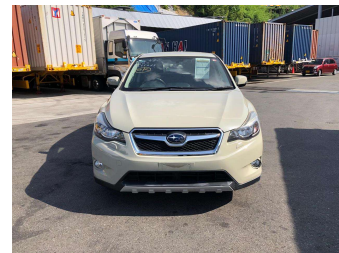

2014 Subaru XV 2.0i-L EyeSight

Purchase Price **\$12,900**

Includes GST
Excludes on-road costs of \$595

Finance may be available on this vehicle. Ask one of our friendly staff for more information.

Gain peace of mind with Mechanical Breakdown Insurance. **Ask us how.**

Body Style	5 door, Hatchback	Reg No.	-
Odometer	96,523 km	Ext Colour	Khaki
Engine	2000 cc	History	-
Fuel Type	Petrol	Seats	5 seats
Transmission	Automatic, 4WD	CO2 Emissions	-
Wheels	-	Energy Economy	☆☆☆☆☆☆
VIN	-	Annual fuel cost not available	
Interior	Gray	Energy Consumption unknown.	
Safety		Stock ID: 1120896	
	Based on 2023 UCSR rating for 12-16 models		