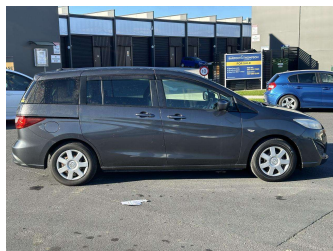

# 2013 Mazda Premacy 20C

**Purchase Price** **\$8,900**

Includes GST  
Excludes on-road costs of \$595

Finance may be available on this vehicle. Ask one of our friendly staff for more information.

Gain peace of mind with Mechanical Breakdown Insurance. **Ask us how.**

**Body Style**  
5 door, Van

**Odometer**  
62,108 km

**Engine**  
2000 cc

**Fuel Type**  
Petrol

**Transmission**  
Automatic, 2WD

**Wheels**  
Hubcap

**VIN**  
7AT0C133X24115236

**Interior**  
Gray