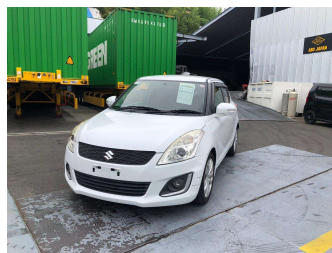

# 2014 Suzuki Swift XL-DJE

**Purchase Price** **POA**

Includes GST  
Excludes on-road costs of \$595

Finance may be available on this vehicle. Ask one of our friendly staff for more information.

Gain peace of mind with Mechanical Breakdown Insurance. **Ask us how.**

- Top features**
- » ABS Brakes
  - » Air Conditioning
  - » Electric Windows
  - » Fog Lights
  - » Power Steering
  - » Spoiler
  - » Winker Mirror

Body Style  
**5 door, Hatchback**

Odometer  
**88,386 km**

Engine  
**1200 cc**

Fuel Type  
**Petrol**

Transmission  
**Automatic, 2WD**

Wheels  
-

VIN  
-

Interior  
**Gray**

Safety  
-

Reg No.