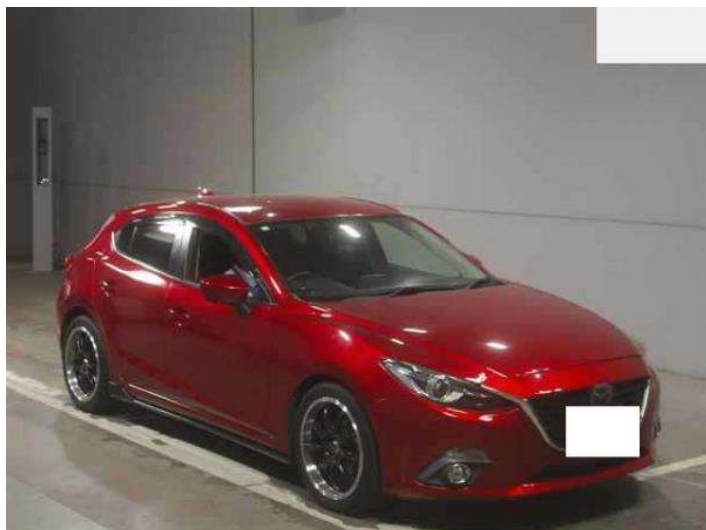

2014 Mazda Axela Sport 15S

Purchase Price **\$12,500**
Includes GST
Excludes on-road costs of \$595

Finance may be available on this vehicle. Ask one of our friendly staff for more information.

Gain peace of mind with Mechanical Breakdown Insurance. **Ask us how.**

Top features

- » ABS Brakes
- » Air Conditioning
- » Electric Windows
- » Fog Lights
- » Power Steering
- » Spoiler

Body Style
5 door, Hatchback

Odometer
102,399 km

Engine
1490 cc

Fuel Type
Petrol

Transmission
Automatic, 2WD