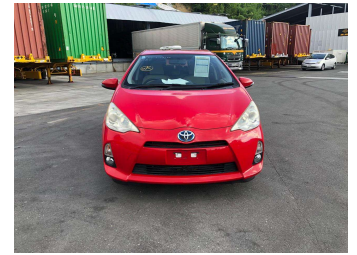

# 2013 Toyota Aqua S

**Purchase Price** **\$8,500**  
Includes GST  
 Excludes on-road costs of \$595

Finance may be available on this vehicle. Ask one of our friendly staff for more information.

Gain peace of mind with Mechanical Breakdown Insurance. **Ask us how.**

- Top features**
- » ABS Brakes
  - » Air Conditioning
  - » Electric Windows
  - » Fog Lights
  - » Power Steering
  - » Spoiler
  - » Winker Mirror

Body Style  
**5 door, Hatchback**

Odometer  
**101,620 km**

Engine  
**1500 cc, Hybrid**

Fuel Type  
**Hybrid**

Transmission  
**Automatic, 2WD**

Wheels  
 -

VIN  
**7AT0H65YX24163244**

Interior  
**Gray**

Safety

Based on 2024 UCSR rating for 12-20 models