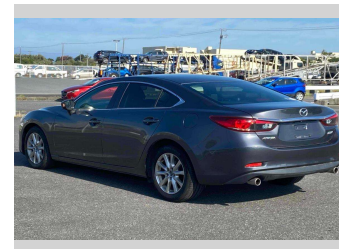

# 2012 Mazda Atenza 20S

**Purchase Price** **POA**  
Includes GST  
 Excludes on-road costs of \$595

Finance may be available on this vehicle. Ask one of our friendly staff for more information.

Gain peace of mind with Mechanical Breakdown Insurance. **Ask us how.**

- Top features**
- » ABS Brakes
  - » Air Conditioning
  - » Electric Windows
  - » Power Steering

Body Style  
**4 door, Sedan**

Odometer  
**69,650 km**

Engine  
**2000 cc**

Fuel Type  
**Petrol**

Transmission  
**Automatic, 2WD**

Wheels  
 -

VIN  
 -

Interior  
**Gray**

Safety  
 -

Reg No.  
 -

Ext Colour  
**Gray**

History  
 -

Seats  
**5 seats**