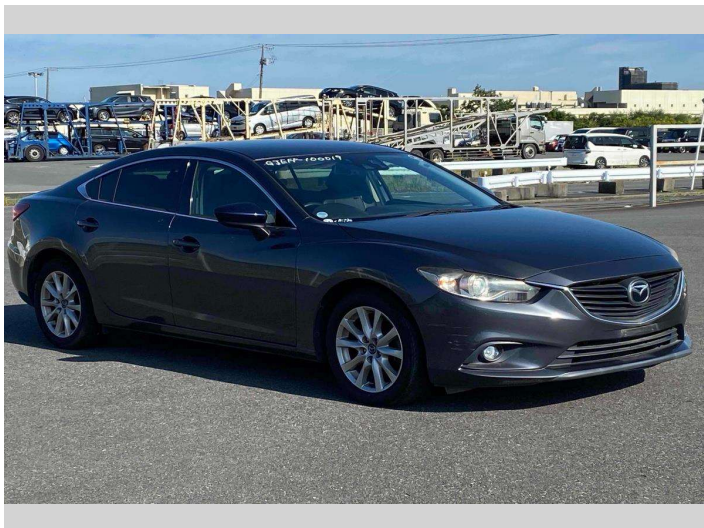

# 2012 Mazda Atenza 20S

**Purchase Price** **POA**  
Includes GST  
 Excludes on-road costs of \$595

Finance may be available on this vehicle. Ask one of our friendly staff for more information.

Gain peace of mind with Mechanical Breakdown Insurance. **Ask us how.**

- Top features**
- » ABS Brakes
  - » Air Conditioning
  - » Electric Windows
  - » Power Steering

Body Style  
**4 door, Sedan**

Odometer  
**69,650 km**

Engine  
**2000 cc**

Fuel Type  
**Petrol**

Transmission  
**Automatic, 2WD**

Wheels  
 -

VIN  
 -

Interior  
**Gray**

Safety  
 -

Reg No.  
 -

Ext Colour  
**Gray**

History  
 -

Seats  
**5 seats**