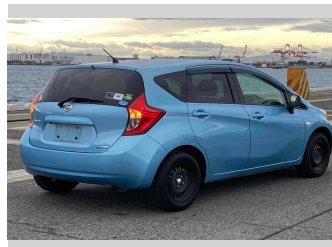

2014 Nissan Note X DIG-S

Purchase Price **POA**

Includes GST
Excludes on-road costs of \$595

Finance may be available on this vehicle. Ask one of our friendly staff for more information.

Gain peace of mind with Mechanical Breakdown Insurance. **Ask us how.**

- Top features**
- » ABS Brakes
 - » Air Conditioning
 - » Electric Windows
 - » Power Steering

Body Style
5 door, Hatchback

Odometer
45,545 km

Engine
1200 cc

Fuel Type
Petrol

Transmission
Automatic, 2WD

Wheels
-

VIN
-

Interior
Gray

Safety
-

Reg No.
-

Ext Colour
Light Blue

History
-

Seats
5 seats

CO2 Emissions
-