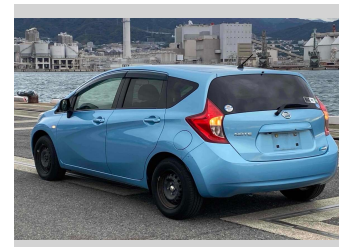

2014 Nissan Note X DIG-S

Purchase Price **POA**

Includes GST
Excludes on-road costs of \$595

Finance may be available on this vehicle. Ask one of our friendly staff for more information.

Gain peace of mind with Mechanical Breakdown Insurance. **Ask us how.**

- Top features**
- » ABS Brakes
 - » Air Conditioning
 - » Electric Windows
 - » Power Steering

Body Style
5 door, Hatchback

Odometer
45,545 km

Engine
1200 cc

Fuel Type
Petrol

Transmission
Automatic, 2WD

Wheels
-

VIN
-

Interior
Gray

Safety
-

Reg No.
-

Ext Colour
Light Blue

History
-

Seats
5 seats

CO2 Emissions
-