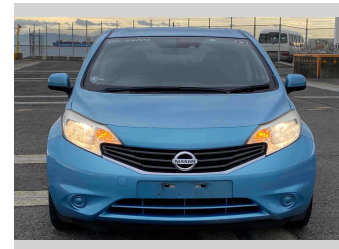

2014 Nissan Note X DIG-S

Purchase Price **POA**

Includes GST
Excludes on-road costs of \$595

Finance may be available on this vehicle. Ask one of our friendly staff for more information.

Gain peace of mind with Mechanical Breakdown Insurance. **Ask us how.**

- Top features**
- » ABS Brakes
 - » Air Conditioning
 - » Electric Windows
 - » Power Steering

Body Style
5 door, Hatchback

Odometer
45,545 km

Engine
1200 cc

Fuel Type
Petrol

Transmission
Automatic, 2WD

Wheels
-

VIN
-

Interior
Gray

Safety
-

Reg No.
-

Ext Colour
Light Blue

History
-

Seats
5 seats

CO2 Emissions
-