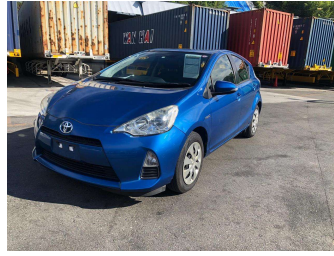

2014 Toyota Aqua S

Purchase Price

\$9,200

Includes GST
Excludes on-road costs of \$595

Finance may be available on this vehicle. Ask one of our friendly staff for more information.

Gain peace of mind with Mechanical Breakdown Insurance. **Ask us how.**

Top features

- » ABS Brakes
- » Air Conditioning
- » Electric Windows
- » Fog Lights
- » Power Steering
- » Spoiler
- » Winker Mirror

Body Style

5 door, Hatchback

Odometer

89,180 km

Engine

1500 cc, Hybrid

Fuel Type

Hybrid

Transmission

Automatic, 2WD

Wheels

-

VIN

7AT0H65YX24270032