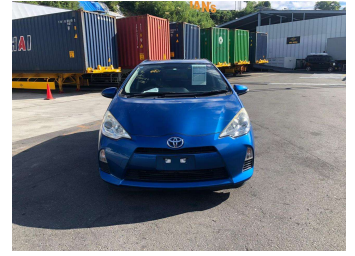

2014 Toyota Aqua S

Purchase Price

\$9,200

Includes GST
Excludes on-road costs of \$595

Finance may be available on this vehicle. Ask one of our friendly staff for more information.

Gain peace of mind with Mechanical Breakdown Insurance. **Ask us how.**

Top features

- » ABS Brakes
- » Air Conditioning
- » Electric Windows
- » Fog Lights
- » Power Steering
- » Spoiler
- » Winker Mirror

Body Style

5 door, Hatchback

Odometer

89,180 km

Engine

1500 cc, Hybrid