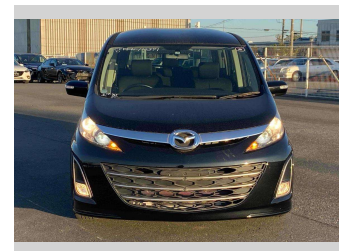

2013 Mazda Biante 20C-Sky Active

Purchase Price **POA**

Includes GST
Excludes on-road costs of \$595

Finance may be available on this vehicle. Ask one of our friendly staff for more information.

Gain peace of mind with Mechanical Breakdown Insurance. **Ask us how.**

- Top features**
- » ABS Brakes
 - » Air Conditioning
 - » Electric Windows
 - » Fog Lights
 - » Power Steering
 - » Winker Mirror

Body Style
5 door, Van

Odometer
70,871 km

Engine
2000 cc

Fuel Type
Petrol

Transmission
Automatic, 2WD

Wheels
-

VIN
-

Interior
Gray

Safety
-

Reg No.
-

Ext Colour
Black

History
-