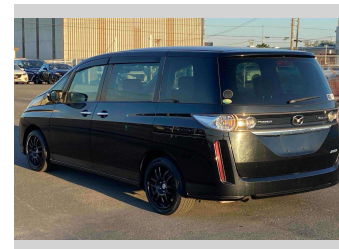

2013 Mazda Biante 20C-Sky Active

Purchase Price **POA**

Includes GST
Excludes on-road costs of \$595

Finance may be available on this vehicle. Ask one of our friendly staff for more information.

Gain peace of mind with Mechanical Breakdown Insurance. **Ask us how.**

- Top features**
- » ABS Brakes
 - » Air Conditioning
 - » Electric Windows
 - » Fog Lights
 - » Power Steering
 - » Winker Mirror

Body Style
5 door, Van

Odometer
70,871 km

Engine
2000 cc

Fuel Type
Petrol

Transmission
Automatic, 2WD

Wheels
-

VIN
-

Interior
Gray

Safety
-

Reg No.
-

Ext Colour
Black

History
-