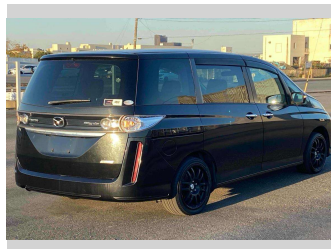

2013 Mazda Biante 20C-Sky Active

Purchase Price **POA**

Includes GST
Excludes on-road costs of \$595

Finance may be available on this vehicle. Ask one of our friendly staff for more information.

Gain peace of mind with Mechanical Breakdown Insurance. **Ask us how.**

- Top features**
- » ABS Brakes
 - » Air Conditioning
 - » Electric Windows
 - » Fog Lights
 - » Power Steering
 - » Winker Mirror

Body Style
5 door, Van

Odometer
70,871 km

Engine
2000 cc

Fuel Type
Petrol

Transmission
Automatic, 2WD

Wheels
-

VIN
-

Interior
Gray

Safety
-

Reg No.
-

Ext Colour
Black

History
-