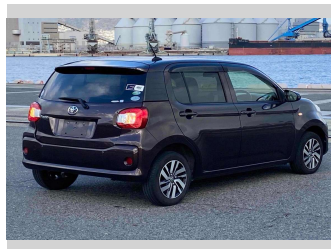

2016 Toyota Passo X G PACKAGE

Purchase Price **POA**

Includes GST
Excludes on-road costs of \$595

Finance may be available on this vehicle. Ask one of our friendly staff for more information.

Gain peace of mind with Mechanical Breakdown Insurance. **Ask us how.**

- Top features**
- » ABS Brakes
 - » Air Conditioning
 - » Electric Windows
 - » Power Steering
 - » Spoiler

Body Style
5 door, Hatchback

Odometer
62,564 km

Engine
1000 cc

Fuel Type
Petrol

Transmission
Automatic, 2WD

Wheels
-

VIN
-

Interior
Gray

Safety
-

Reg No.
-

Ext Colour
Dark Brown

History
-

Seats
5 seats