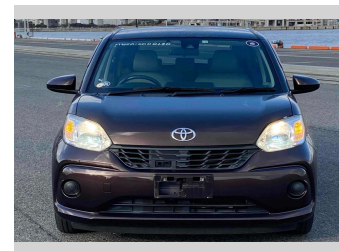

2016 Toyota Passo X G PACKAGE

Purchase Price **POA**

Includes GST
Excludes on-road costs of \$595

Finance may be available on this vehicle. Ask one of our friendly staff for more information.

Gain peace of mind with Mechanical Breakdown Insurance. **Ask us how.**

- Top features**
- » ABS Brakes
 - » Air Conditioning
 - » Electric Windows
 - » Power Steering
 - » Spoiler

Body Style
5 door, Hatchback

Odometer
62,564 km

Engine
1000 cc

Fuel Type
Petrol

Transmission
Automatic, 2WD

Wheels
-

VIN
-

Interior
Gray

Safety
-

Reg No.
-

Ext Colour
Dark Brown

History
-

Seats
5 seats