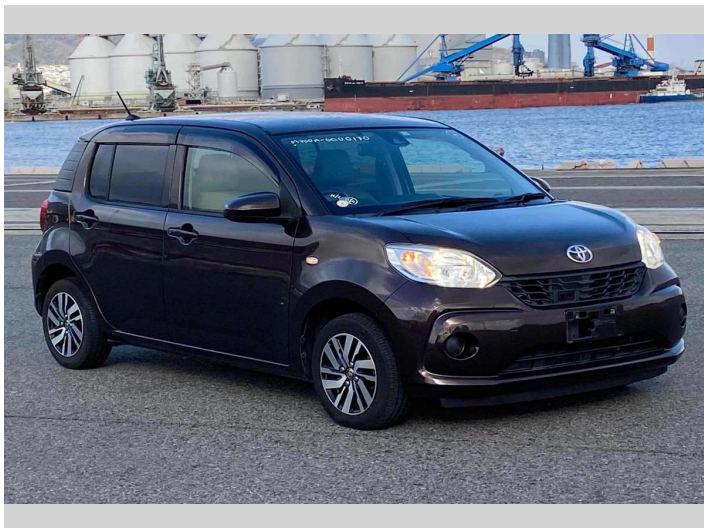

2016 Toyota Passo X G PACKAGE

Purchase Price **POA**

Includes GST
Excludes on-road costs of \$595

Finance may be available on this vehicle. Ask one of our friendly staff for more information.

Gain peace of mind with Mechanical Breakdown Insurance. **Ask us how.**

- Top features**
- » ABS Brakes
 - » Air Conditioning
 - » Electric Windows
 - » Power Steering
 - » Spoiler

Body Style
5 door, Hatchback

Odometer
62,564 km

Engine
1000 cc

Fuel Type
Petrol

Transmission
Automatic, 2WD

Wheels
-

VIN
-

Interior
Gray

Safety
-

Reg No.
-

Ext Colour
Dark Brown

History
-

Seats
5 seats