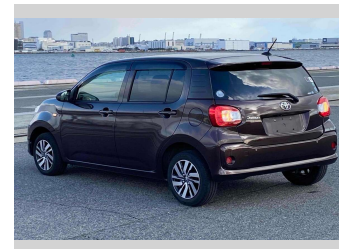

2016 Toyota Passo X G PACKAGE

Purchase Price **POA**

Includes GST
Excludes on-road costs of \$595

Finance may be available on this vehicle. Ask one of our friendly staff for more information.

Gain peace of mind with Mechanical Breakdown Insurance. **Ask us how.**

- Top features**
- » ABS Brakes
 - » Air Conditioning
 - » Electric Windows
 - » Power Steering
 - » Spoiler

Body Style
5 door, Hatchback

Odometer
62,564 km

Engine
1000 cc

Fuel Type
Petrol

Transmission
Automatic, 2WD

Wheels
-

VIN
-

Interior
Gray

Safety
-

Reg No.
-

Ext Colour
Dark Brown

History
-

Seats
5 seats