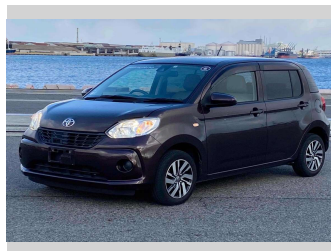

2016 Toyota Passo X G PACKAGE

Purchase Price **POA**

Includes GST
Excludes on-road costs of \$595

Finance may be available on this vehicle. Ask one of our friendly staff for more information.

Gain peace of mind with Mechanical Breakdown Insurance. **Ask us how.**

- Top features**
- » ABS Brakes
 - » Air Conditioning
 - » Electric Windows
 - » Power Steering
 - » Spoiler

Body Style
5 door, Hatchback

Odometer
62,564 km

Engine
1000 cc

Fuel Type
Petrol

Transmission
Automatic, 2WD

Wheels
-

VIN
-

Interior
Gray

Safety
-

Reg No.
-

Ext Colour
Dark Brown

History
-

Seats
5 seats