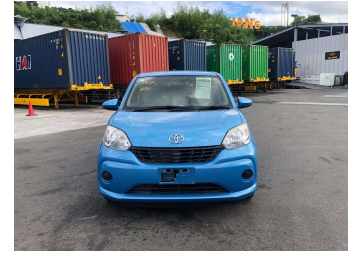

2016 Toyota Passo XL

Purchase Price

\$8,400

Includes GST
Excludes on-road costs of \$595

Finance may be available on this vehicle. Ask one of our friendly staff for more information.

Gain peace of mind with Mechanical Breakdown Insurance. **Ask us how.**

Top features

- » ABS Brakes
- » Air Conditioning
- » Alloys
- » Electric Windows
- » Power Steering
- » Spoiler

Body Style

5 door, Hatchback

Odometer

93,203 km

Engine

1000 cc