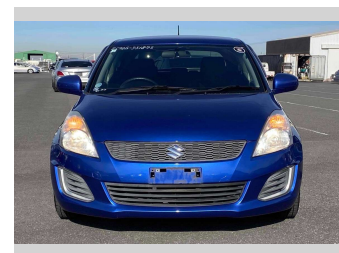

# 2015 Suzuki Swift XG

**Purchase Price** **POA**

Includes GST  
Excludes on-road costs of \$595

Finance may be available on this vehicle. Ask one of our friendly staff for more information.

Gain peace of mind with Mechanical Breakdown Insurance. **Ask us how.**

- Top features**
- » ABS Brakes
  - » Air Conditioning
  - » Electric Windows
  - » Power Steering
  - » Spoiler

Body Style  
**5 door, Hatchback**

Odometer  
**70,230 km**

Engine  
**1200 cc**

Fuel Type  
**Petrol**

Transmission  
**Automatic, 2WD**

Wheels  
-

VIN  
-

Interior  
**Gray**

Safety  
-

Reg No.  
-

Ext Colour  
**Blue**

History  
-