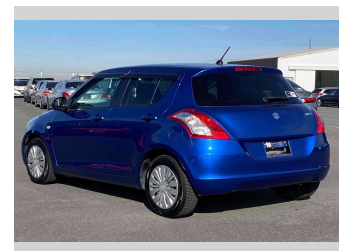

# 2015 Suzuki Swift XG

**Purchase Price** **POA**

Includes GST  
Excludes on-road costs of \$595

Finance may be available on this vehicle. Ask one of our friendly staff for more information.

Gain peace of mind with Mechanical Breakdown Insurance. **Ask us how.**

- Top features**
- » ABS Brakes
  - » Air Conditioning
  - » Electric Windows
  - » Power Steering
  - » Spoiler

Body Style  
**5 door, Hatchback**

Odometer  
**70,230 km**

Engine  
**1200 cc**

Fuel Type  
**Petrol**

Transmission  
**Automatic, 2WD**

Wheels  
-

VIN  
-

Interior  
**Gray**

Safety  
-

Reg No.  
-

Ext Colour  
**Blue**

History  
-