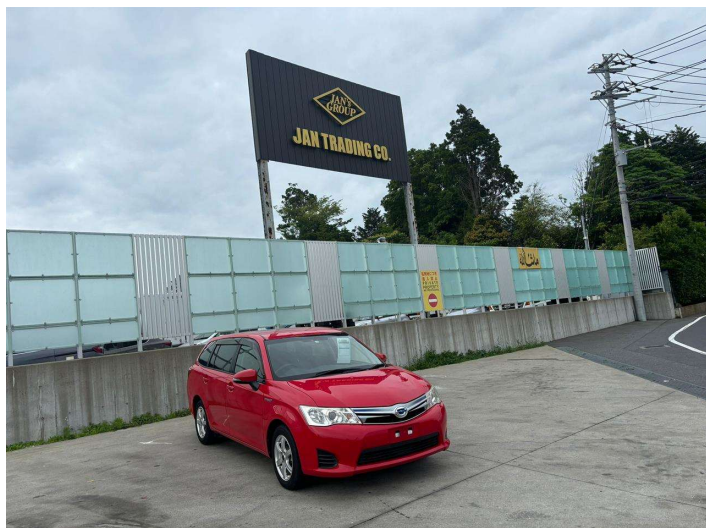

2013 Toyota Corolla Fielder Hybrid G

Purchase Price

POA

Includes GST
Excludes on-road costs of \$595

Finance may be available on this vehicle. Ask one of our friendly staff for more information.

Gain peace of mind with Mechanical Breakdown Insurance. **Ask us how.**

- Top features**
- » ABS Brakes
 - » Air Conditioning
 - » Electric Windows
 - » Power Steering
 - » Spoiler
 - » Winker Mirror

Body Style
5 door, Station Wagon

Odometer
66,949 km

Engine
1500 cc, Hybrid

Fuel Type
Hybrid