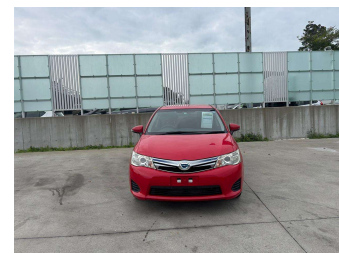

2013 Toyota Corolla Fielder Hybrid G

Purchase Price

POA

Includes GST
Excludes on-road costs of \$595

Finance may be available on this vehicle. Ask one of our friendly staff for more information.

Gain peace of mind with Mechanical Breakdown Insurance. **Ask us how.**

- Top features**
- » ABS Brakes
 - » Air Conditioning
 - » Electric Windows
 - » Power Steering
 - » Spoiler
 - » Winker Mirror

Body Style
5 door, Station Wagon

Odometer
66,949 km

Engine
1500 cc, Hybrid

Fuel Type
Hybrid

Transmission
Automatic, 2WD

Wheels
-

VIN
-

Interior
Gray

Safety
-

Reg No.
-

Ext Colour
Red

History
-