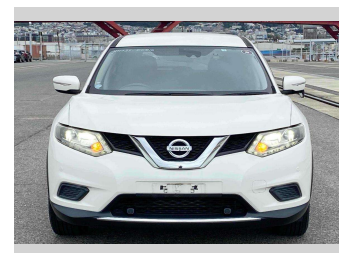

2015 Nissan X-Trail 20X Hybrid

Purchase Price **POA**

Includes GST
Excludes on-road costs of \$595

Finance may be available on this vehicle. Ask one of our friendly staff for more information.

Gain peace of mind with Mechanical Breakdown Insurance. **Ask us how.**

- Top features**
- » ABS Brakes
 - » Air Conditioning
 - » Electric Windows
 - » Power Steering

Body Style
5 door, SUV / 4x4

Odometer
92,814 km

Engine
2000 cc, Hybrid

Fuel Type
Hybrid

Transmission
Automatic, 4WD

Wheels
-

VIN
-

Interior
Gray

Safety
-

Reg No.
-

Ext Colour
Pearl White

History
-

Seats
5 seats