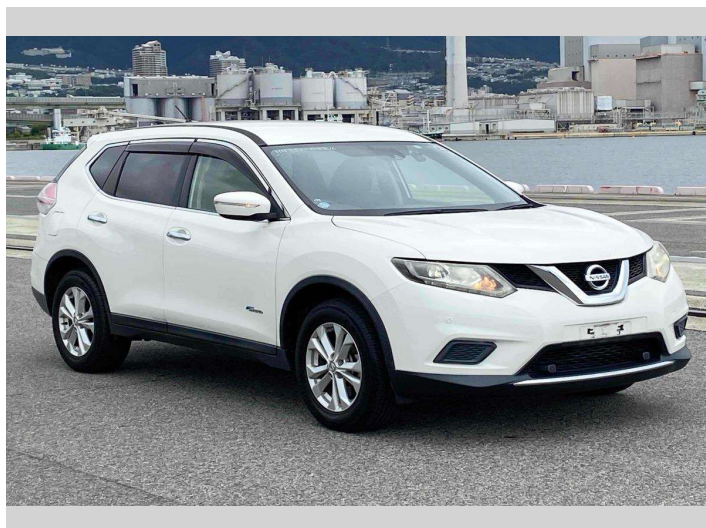

2015 Nissan X-Trail 20X Hybrid

Purchase Price **POA**

Includes GST
Excludes on-road costs of \$595

Finance may be available on this vehicle. Ask one of our friendly staff for more information.

Gain peace of mind with Mechanical Breakdown Insurance. **Ask us how.**

- Top features**
- » ABS Brakes
 - » Air Conditioning
 - » Electric Windows
 - » Power Steering

Body Style
5 door, SUV / 4x4

Odometer
92,814 km

Engine
2000 cc, Hybrid

Fuel Type
Hybrid

Transmission
Automatic, 4WD

Wheels
-

VIN
-

Interior
Gray

Safety
-

Reg No.
-

Ext Colour
Pearl White

History
-

Seats
5 seats