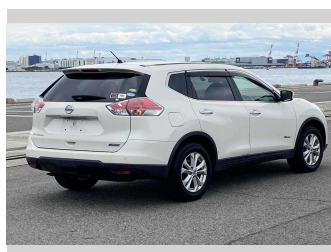

2015 Nissan X-Trail 20X Hybrid

Purchase Price **POA**

Includes GST
Excludes on-road costs of \$595

Finance may be available on this vehicle. Ask one of our friendly staff for more information.

Gain peace of mind with Mechanical Breakdown Insurance. **Ask us how.**

- Top features**
- » ABS Brakes
 - » Air Conditioning
 - » Electric Windows
 - » Power Steering

Body Style
5 door, SUV / 4x4

Odometer
92,814 km

Engine
2000 cc, Hybrid

Fuel Type
Hybrid

Transmission
Automatic, 4WD

Wheels
-

VIN
-

Interior
Gray

Safety
-

Reg No.
-

Ext Colour
Pearl White

History
-

Seats
5 seats