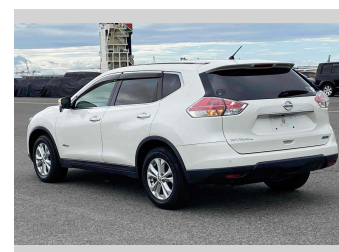

2015 Nissan X-Trail 20X Hybrid

Purchase Price **POA**

Includes GST
Excludes on-road costs of \$595

Finance may be available on this vehicle. Ask one of our friendly staff for more information.

Gain peace of mind with Mechanical Breakdown Insurance. **Ask us how.**

- Top features**
- » ABS Brakes
 - » Air Conditioning
 - » Electric Windows
 - » Power Steering

Body Style
5 door, SUV / 4x4

Odometer
92,814 km

Engine
2000 cc, Hybrid

Fuel Type
Hybrid

Transmission
Automatic, 4WD

Wheels
-

VIN
-

Interior
Gray

Safety
-

Reg No.
-

Ext Colour
Pearl White

History
-

Seats
5 seats