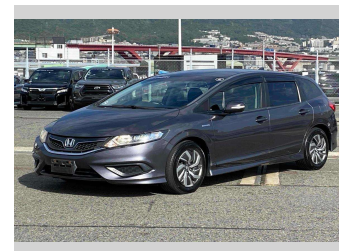

2015 Honda JADE Hybrid

Purchase Price **POA**

Includes GST
Excludes on-road costs of $595

Finance may be available on this vehicle. Ask one of our friendly staff for more information.

Gain peace of mind with Mechanical Breakdown Insurance. **Ask us how.**

1. **Top features**
2. » ABS Brakes
   - » Air Conditioning
   - » Electric Windows
   - » Power Steering
   - » Spoiler
   - » Winker Mirror

Body Style
5 door, Station Wagon

Odometer
91,058 km

Engine
1500 cc, Hybrid

Fuel Type
Hybrid

Transmission
Automatic, 2WD

Wheels
-

VIN
-

Interior
Gray

Safety
-

Reg No.
-

Ext Colour
Gray

History
-

Seats
6 seats

CO2 Emissions
-

Energy Economy
-

Stock ID: 14154

Jan Japan - East Tamaki | Phone 09 972 1204 | Email sales@janjapan.co.nz
10 Progressive Way, East Tāmaki, Auckland 2016, New Zealand
www.janjapan.co.nz

★★★★☆
4.32 | 281 reviews