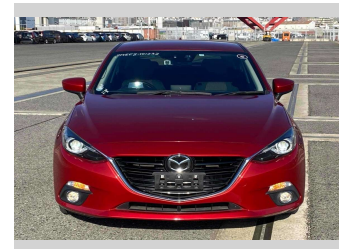

2013 Mazda Axela SPORT 20S TOURING

Purchase Price **POA**

Includes GST
Excludes on-road costs of \$595

Finance may be available on this vehicle. Ask one of our friendly staff for more information.

Gain peace of mind with Mechanical Breakdown Insurance. **Ask us how.**

- Top features**
- » ABS Brakes
 - » Air Conditioning
 - » Electric Windows
 - » Fog Lights
 - » Power Steering
 - » Spoiler

Body Style
5 door, Hatchback

Odometer
56,081 km

Engine
2000 cc

Fuel Type
Petrol

Transmission
Automatic, 2WD

Wheels
-

VIN
-

Interior
Gray

Safety
-

Reg No.
-

Ext Colour
Red

History
-