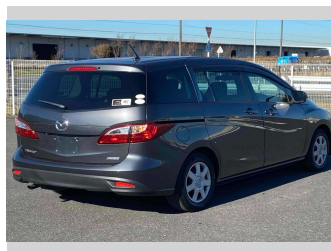

2013 Mazda Premacy 20C- SKY ACTIVE

Purchase Price **POA**

Includes GST
Excludes on-road costs of \$595

Finance may be available on this vehicle. Ask one of our friendly staff for more information.

Gain peace of mind with Mechanical Breakdown Insurance. **Ask us how.**

- Top features**
- » ABS Brakes
 - » Air Conditioning
 - » Electric Windows
 - » Power Steering

Body Style
5 door, Station Wagon

Odometer
76,498 km

Engine
2000 cc

Fuel Type
Petrol

Transmission
Automatic, 2WD

Wheels
-

VIN
-

Interior
Gray

Safety
-

Reg No.
-

Ext Colour
Gray

History
-

Seats
7 seats