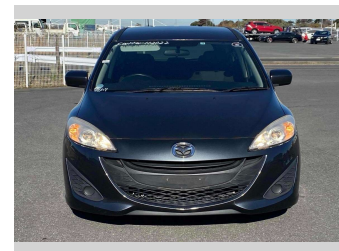

2013 Mazda Premacy 20C- SKY ACTIVE

Purchase Price **POA**

Includes GST
Excludes on-road costs of \$595

Finance may be available on this vehicle. Ask one of our friendly staff for more information.

Gain peace of mind with Mechanical Breakdown Insurance. **Ask us how.**

- Top features**
- » ABS Brakes
 - » Air Conditioning
 - » Electric Windows
 - » Power Steering

Body Style
5 door, Station Wagon

Odometer
76,498 km

Engine
2000 cc

Fuel Type
Petrol

Transmission
Automatic, 2WD

Wheels
-

VIN
-

Interior
Gray

Safety
-

Reg No.
-

Ext Colour
Gray

History
-

Seats
7 seats