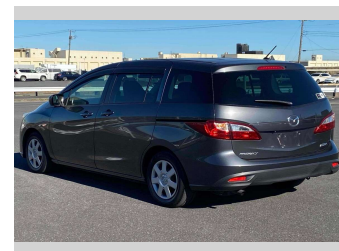

2013 Mazda Premacy 20C- SKY ACTIVE

Purchase Price **POA**

Includes GST
Excludes on-road costs of \$595

Finance may be available on this vehicle. Ask one of our friendly staff for more information.

Gain peace of mind with Mechanical Breakdown Insurance. **Ask us how.**

- Top features**
- » ABS Brakes
 - » Air Conditioning
 - » Electric Windows
 - » Power Steering

Body Style
5 door, Station Wagon

Odometer
76,498 km

Engine
2000 cc

Fuel Type
Petrol

Transmission
Automatic, 2WD

Wheels
-

VIN
-

Interior
Gray

Safety
-

Reg No.
-

Ext Colour
Gray

History
-

Seats
7 seats