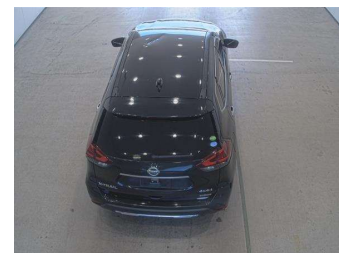

# 2019 Nissan X-Trail 20Xi hybrid

**Purchase Price** **POA**

Includes GST  
Excludes on-road costs of \$595

Finance may be available on this vehicle. Ask one of our friendly staff for more information.

Gain peace of mind with Mechanical Breakdown Insurance. **Ask us how.**

- Top features**
- » ABS Brakes
  - » Air Conditioning
  - » Electric Windows
  - » Power Steering
  - » Spoiler
  - » Winker Mirror

Body Style  
**5 door, SUV / 4x4**

Odometer  
**89,545 km**

Engine  
**2000 cc, Hybrid**

Fuel Type  
**Hybrid**

Transmission  
**Automatic, 4WD**

Wheels  
-

VIN  
-

Interior  
**Gray**

Safety  
-

Reg No.  
-

Ext Colour  
**Black**