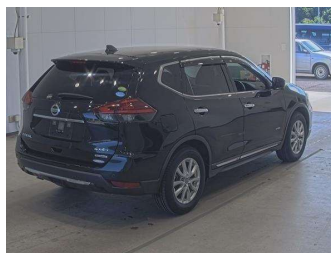

# 2019 Nissan X-Trail 20Xi hybrid

**Purchase Price** **POA**

Includes GST  
Excludes on-road costs of \$595

Finance may be available on this vehicle. Ask one of our friendly staff for more information.

Gain peace of mind with Mechanical Breakdown Insurance. **Ask us how.**

- Top features**
- » ABS Brakes
  - » Air Conditioning
  - » Electric Windows
  - » Power Steering
  - » Spoiler
  - » Winker Mirror

Body Style  
**5 door, SUV / 4x4**

Odometer  
**89,545 km**

Engine  
**2000 cc, Hybrid**

Fuel Type  
**Hybrid**

Transmission  
**Automatic, 4WD**

Wheels  
-

VIN  
-

Interior  
**Gray**

Safety  
-

Reg No.  
-

Ext Colour  
**Black**