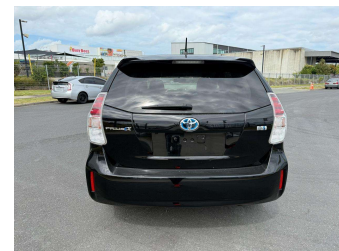

2015 Toyota Prius Alpha S

Purchase Price **\$18,600**

Includes GST
Excludes on-road costs of \$595

Finance may be available on this vehicle. Ask one of our friendly staff for more information.

Gain peace of mind with Mechanical Breakdown Insurance. **Ask us how.**

- Top features**
- » ABS Brakes
 - » Air Conditioning
 - » Electric Windows
 - » Fog Lights
 - » Power Steering
 - » Spoiler
 - » Winker Mirror

Body Style
5 door, Station Wagon

Odometer
95,900 km

Engine
1800 cc, Hybrid

-

Ext Colour
Black

History

-

Seats
7 seats

CO2 Emissions
★★★★☆
111 grams/km

Energy Economy
★★★★☆☆

Annual fuel cost of \$1,840
4.7L per 100km