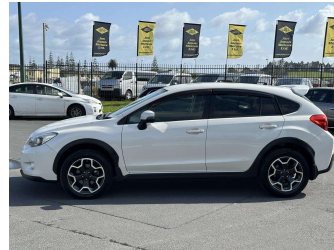

2014 Subaru XV 2.0i-L EyeSight

Purchase Price **\$12,400**

Includes GST
Excludes on-road costs of \$595

Finance may be available on this vehicle. Ask one of our friendly staff for more information.

Gain peace of mind with Mechanical Breakdown Insurance. **Ask us how.**

Body Style
5 door, Hatchback

Odometer
102,630 km

Engine
2000 cc

Fuel Type
Petrol

Transmission
Automatic, 4WD

Wheels
-

VIN
7AT0GF1XX24064429

Interior
Gray