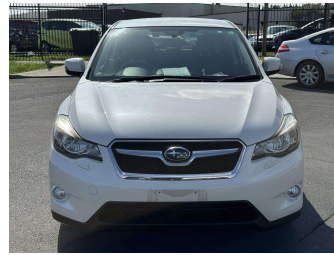

2014 Subaru XV 2.0i-L EyeSight

Purchase Price **\$12,400**

Includes GST
Excludes on-road costs of \$595

Finance may be available on this vehicle. Ask one of our friendly staff for more information.

Gain peace of mind with Mechanical Breakdown Insurance. **Ask us how.**

Body Style
5 door, Hatchback

Odometer
102,630 km

Engine
2000 cc

Fuel Type
Petrol

Transmission
Automatic, 4WD

Wheels
-

VIN
7AT0GF1XX24064429

Interior
Gray