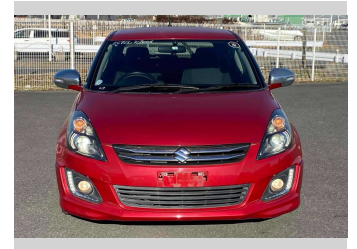

# 2014 Suzuki Swift RS

**Purchase Price** **POA**

Includes GST  
Excludes on-road costs of \$595

Finance may be available on this vehicle. Ask one of our friendly staff for more information.

Gain peace of mind with Mechanical Breakdown Insurance. **Ask us how.**

- Top features**
- » ABS Brakes
  - » Air Conditioning
  - » Electric Windows
  - » Fog Lights
  - » Power Steering
  - » Spoiler
  - » Winker Mirror

Body Style  
**5 door, Hatchback**

Odometer  
**67,153 km**

Engine  
**1200 cc**

Fuel Type  
**Petrol**

Transmission  
**Automatic, 2WD**

Wheels  
-

VIN  
-

Interior  
**Gray**

Safety  
-

Reg No.  
-