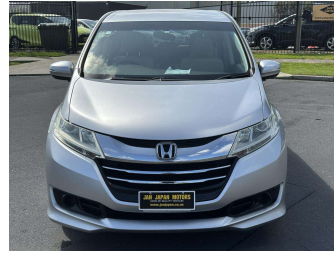

2014 Honda Odyssey G

Purchase Price

\$13,950

Includes GST
Excludes on-road costs of \$595

Finance may be available on this vehicle. Ask one of our friendly staff for more information.

Gain peace of mind with Mechanical Breakdown Insurance. **Ask us how.**

Body Style
5 door, Van

Odometer
86,454 km

Engine
2400 cc

Fuel Type
Petrol

Transmission
Automatic, 2WD

Wheels
-

VIN
7AT08G61X24014648

Interior
Gray