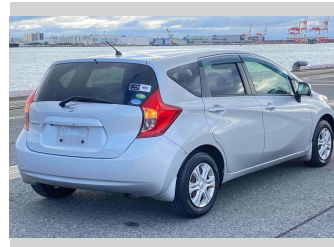

2014 Nissan Note X Emergency Brake Package

Purchase Price **POA**

Includes GST
Excludes on-road costs of \$595

Finance may be available on this vehicle. Ask one of our friendly staff for more information.

Gain peace of mind with Mechanical Breakdown Insurance. **Ask us how.**

- Top features**
- » ABS Brakes
 - » Air Conditioning
 - » Electric Windows
 - » Fog Lights
 - » Power Steering

Body Style	5 door, Hatchback	Reg No.	-
Odometer	90,061 km	Ext Colour	Silver
Engine	1200 cc	History	-
Fuel Type	Petrol	Seats	5 seats
Transmission	Automatic, 2WD	CO2 Emissions	-
Wheels	-	Energy Economy	-
VIN	-		
Interior	Gray		
Safety	-		