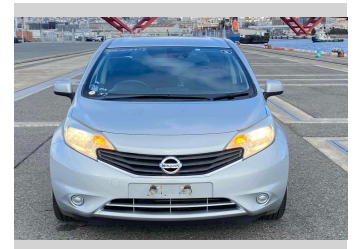

2014 Nissan Note X Emergency Brake Package

Purchase Price **POA**

Includes GST
Excludes on-road costs of \$595

Finance may be available on this vehicle. Ask one of our friendly staff for more information.

Gain peace of mind with Mechanical Breakdown Insurance. **Ask us how.**

- Top features**
- » ABS Brakes
 - » Air Conditioning
 - » Electric Windows
 - » Fog Lights
 - » Power Steering

Body Style	5 door, Hatchback	Reg No.	-
Odometer	90,061 km	Ext Colour	Silver
Engine	1200 cc	History	-
Fuel Type	Petrol	Seats	5 seats
Transmission	Automatic, 2WD	CO2 Emissions	-
Wheels	-	Energy Economy	-
VIN	-		
Interior	Gray		
Safety	-		