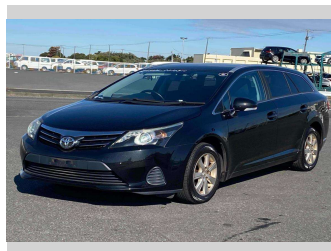

2015 Toyota Avensis XI

Purchase Price

Includes GST
Excludes on-road costs of \$595

POA

Finance may be available on this vehicle. Ask one of our friendly staff for more information.

Gain peace of mind with Mechanical Breakdown Insurance. **Ask us how.**

Top features

- » ABS Brakes
- » Air Conditioning
- » Electric Windows
- » Power Steering

Body Style

5 door, Station Wagon

Odometer

43,786 km

Engine

2000 cc

Fuel Type

Petrol

Transmission

Automatic, 2WD

Wheels

-

VIN

-