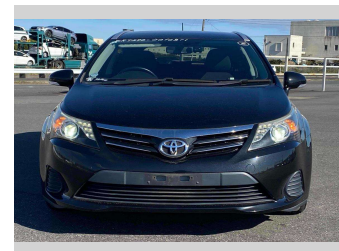

2015 Toyota Avensis XI

Purchase Price

Includes GST
Excludes on-road costs of \$595

POA

Finance may be available on this vehicle. Ask one of our friendly staff for more information.

Gain peace of mind with Mechanical Breakdown Insurance. **Ask us how.**

Top features

- » ABS Brakes
- » Air Conditioning
- » Electric Windows
- » Power Steering

Body Style

5 door, Station Wagon

Odometer

43,786 km

Engine

2000 cc

Fuel Type

Petrol

Transmission

Automatic, 2WD

Wheels

-

VIN

-