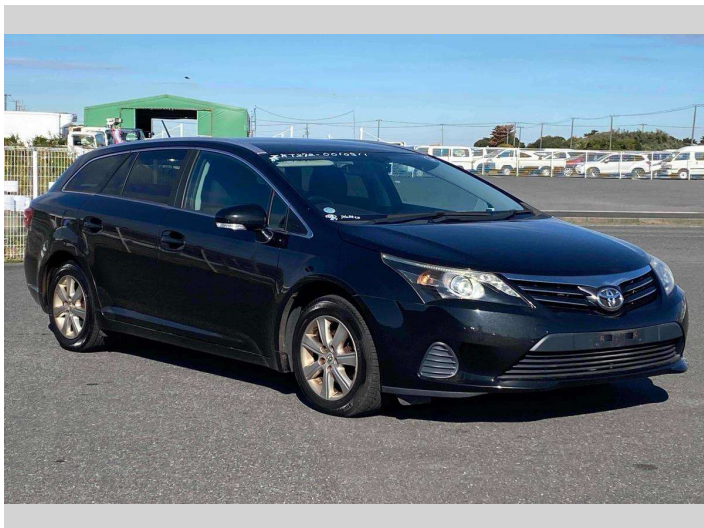

2015 Toyota Avensis XI

Purchase Price

Includes GST
Excludes on-road costs of \$595

POA

Finance may be available on this vehicle. Ask one of our friendly staff for more information.

Gain peace of mind with Mechanical Breakdown Insurance. **Ask us how.**

Top features

- » ABS Brakes
- » Air Conditioning
- » Electric Windows
- » Power Steering

Body Style

5 door, Station Wagon

Odometer

43,786 km

Engine

2000 cc

Fuel Type

Petrol

Transmission

Automatic, 2WD

Wheels

-

VIN

-