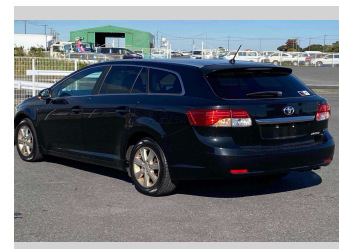

2015 Toyota Avensis XI

Purchase Price

Includes GST
Excludes on-road costs of \$595

POA

Finance may be available on this vehicle. Ask one of our friendly staff for more information.

Gain peace of mind with Mechanical Breakdown Insurance. **Ask us how.**

Top features

- » ABS Brakes
- » Air Conditioning
- » Electric Windows
- » Power Steering

Body Style

5 door, Station Wagon

Odometer

43,786 km

Engine

2000 cc