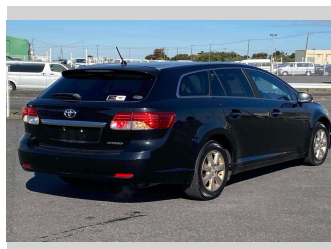

2015 Toyota Avensis XI

Purchase Price

Includes GST
Excludes on-road costs of \$595

POA

Finance may be available on this vehicle. Ask one of our friendly staff for more information.

Gain peace of mind with Mechanical Breakdown Insurance. **Ask us how.**

Top features

- » ABS Brakes
- » Air Conditioning
- » Electric Windows
- » Power Steering

Body Style

5 door, Station Wagon

Odometer

43,786 km

Engine

2000 cc