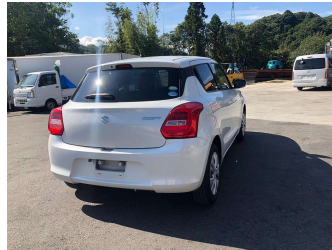

2018 Suzuki Swift XG Limited

Purchase Price **\$12,900**

Includes GST
Excludes on-road costs of \$595

Finance may be available on this vehicle. Ask one of our friendly staff for more information.

Gain peace of mind with Mechanical Breakdown Insurance. **Ask us how.**

- Top features**
- » ABS Brakes
 - » Air Conditioning
 - » Electric Windows
 - » Power Steering
 - » Spoiler

Body Style
5 door, Hatchback

Odometer
82,320 km

Engine
1200 cc

Fuel Type
Petrol

Transmission
Automatic, 2WD