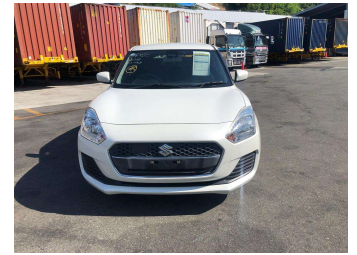

2018 Suzuki Swift XG Limited

Purchase Price **\$12,900**

Includes GST
Excludes on-road costs of \$595

Finance may be available on this vehicle. Ask one of our friendly staff for more information.

Gain peace of mind with Mechanical Breakdown Insurance. **Ask us how.**

- Top features**
- » ABS Brakes
 - » Air Conditioning
 - » Electric Windows
 - » Power Steering
 - » Spoiler

Body Style
5 door, Hatchback

Odometer
82,320 km

Engine
1200 cc

Fuel Type
Petrol

Transmission
Automatic, 2WD