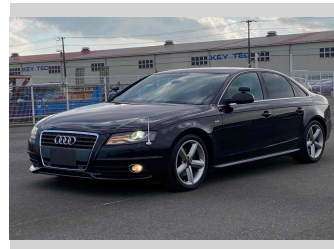

# 2012 Audi A4 2.0T

**Purchase Price** **POA**

Includes GST  
Excludes on-road costs of \$595

Finance may be available on this vehicle. Ask one of our friendly staff for more information.

Gain peace of mind with Mechanical Breakdown Insurance. **Ask us how.**

- Top features**
- » ABS Brakes
  - » Air Conditioning
  - » Electric Windows
  - » Fog Lights
  - » Power Steering

Body Style  
**4 door, Sedan**

Odometer  
**36,255 km**

Engine  
**2000 cc**

Fuel Type  
**Petrol**

Transmission  
**Automatic, 2WD**

Wheels  
-

VIN  
-

Interior  
**Gray**

Safety  
-

Reg No.  
-

Ext Colour  
**Black**

History  
-