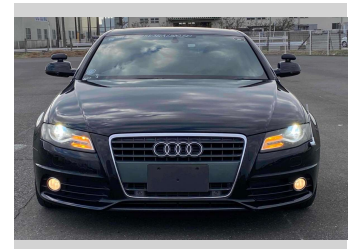

# 2012 Audi A4 2.0T

**Purchase Price** **POA**

Includes GST  
Excludes on-road costs of \$595

Finance may be available on this vehicle. Ask one of our friendly staff for more information.

Gain peace of mind with Mechanical Breakdown Insurance. **Ask us how.**

- Top features**
- » ABS Brakes
  - » Air Conditioning
  - » Electric Windows
  - » Fog Lights
  - » Power Steering

Body Style  
**4 door, Sedan**

Odometer  
**36,255 km**

Engine  
**2000 cc**

Fuel Type  
**Petrol**

Transmission  
**Automatic, 2WD**

Wheels  
-

VIN  
-

Interior  
**Gray**

Safety  
-

Reg No.  
-

Ext Colour  
**Black**

History  
-