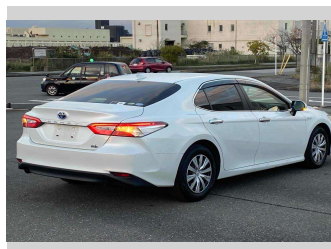

# 2020 Toyota Camry X

**Purchase Price** **POA**

Includes GST  
Excludes on-road costs of \$595

Finance may be available on this vehicle. Ask one of our friendly staff for more information.

Gain peace of mind with Mechanical Breakdown Insurance. **Ask us how.**

- Top features**
- » ABS Brakes
  - » Air Conditioning
  - » Electric Windows
  - » Fog Lights
  - » Power Steering
  - » Winker Mirror

Body Style  
**4 door, Sedan**

Odometer  
**96,287 km**

Engine  
**2500 cc, Hybrid**