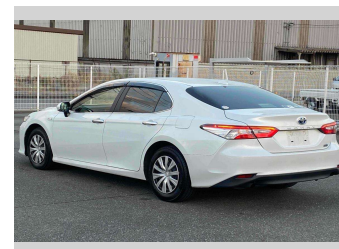

# 2020 Toyota Camry X

**Purchase Price** **POA**

Includes GST  
Excludes on-road costs of \$595

Finance may be available on this vehicle. Ask one of our friendly staff for more information.

Gain peace of mind with Mechanical Breakdown Insurance. **Ask us how.**

- Top features**
- » ABS Brakes
  - » Air Conditioning
  - » Electric Windows
  - » Fog Lights
  - » Power Steering
  - » Winker Mirror

Body Style  
**4 door, Sedan**

Odometer  
**96,287 km**

Engine  
**2500 cc, Hybrid**

Fuel Type  
**Hybrid**

Transmission  
**Automatic, 2WD**

Wheels  
-

VIN  
-

Interior  
**Gray**

Safety  
-

Reg No.  
-

Ext Colour  
**White**