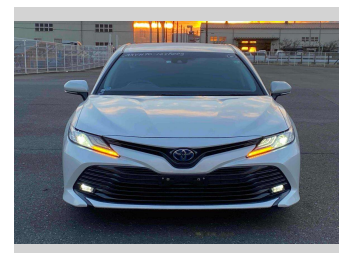

# 2020 Toyota Camry X

**Purchase Price** **POA**

Includes GST  
Excludes on-road costs of \$595

Finance may be available on this vehicle. Ask one of our friendly staff for more information.

Gain peace of mind with Mechanical Breakdown Insurance. **Ask us how.**

- Top features**
- » ABS Brakes
  - » Air Conditioning
  - » Electric Windows
  - » Fog Lights
  - » Power Steering
  - » Winker Mirror

Body Style  
**4 door, Sedan**

Odometer  
**96,287 km**

Engine  
**2500 cc, Hybrid**