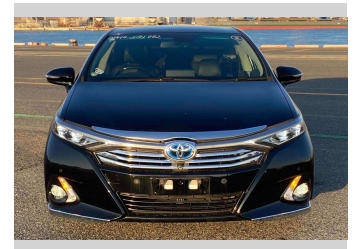

# 2015 Toyota Sai G

**Purchase Price** **POA**

Includes GST  
Excludes on-road costs of \$595

Finance may be available on this vehicle. Ask one of our friendly staff for more information.

Gain peace of mind with Mechanical Breakdown Insurance. **Ask us how.**

- Top features**
- » ABS Brakes
  - » Air Conditioning
  - » Electric Windows
  - » Fog Lights
  - » Power Steering
  - » Winker Mirror

Body Style  
**4 door, Sedan**

Odometer  
**73,789 km**

Engine  
**2400 cc, Hybrid**

Fuel Type  
**Hybrid**

Transmission  
**Automatic, 2WD**

Wheels  
-

VIN  
-

Interior  
**Gray**

Safety  
-

Reg No.  
-

Ext Colour  
**Black**