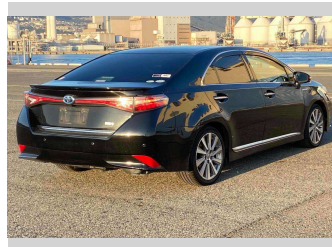

# 2015 Toyota Sai G

**Purchase Price** **POA**

Includes GST  
Excludes on-road costs of \$595

Finance may be available on this vehicle. Ask one of our friendly staff for more information.

Gain peace of mind with Mechanical Breakdown Insurance. **Ask us how.**

- Top features**
- » ABS Brakes
  - » Air Conditioning
  - » Electric Windows
  - » Fog Lights
  - » Power Steering
  - » Winker Mirror

Body Style  
**4 door, Sedan**

Odometer  
**73,789 km**

Engine  
**2400 cc, Hybrid**

Fuel Type  
**Hybrid**

Transmission  
**Automatic, 2WD**

Wheels  
-

VIN  
-

Interior  
**Gray**

Safety  
-

Reg No.  
-

Ext Colour  
**Black**