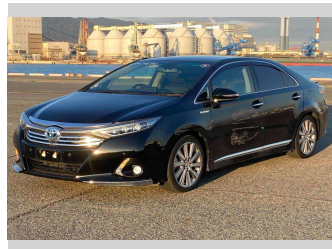

# 2015 Toyota Sai G

**Purchase Price** **POA**

Includes GST  
Excludes on-road costs of \$595

Finance may be available on this vehicle. Ask one of our friendly staff for more information.

Gain peace of mind with Mechanical Breakdown Insurance. **Ask us how.**

- Top features**
- » ABS Brakes
  - » Air Conditioning
  - » Electric Windows
  - » Fog Lights
  - » Power Steering
  - » Winker Mirror

Body Style  
**4 door, Sedan**

Odometer  
**73,789 km**

Engine  
**2400 cc, Hybrid**

Fuel Type  
**Hybrid**

Transmission  
**Automatic, 2WD**

Wheels  
-

VIN  
-

Interior  
**Gray**

Safety  
-

Reg No.  
-

Ext Colour  
**Black**