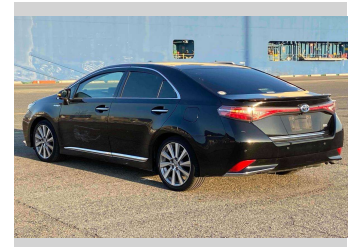

# 2015 Toyota Sai G

**Purchase Price** **POA**

Includes GST  
Excludes on-road costs of \$595

Finance may be available on this vehicle. Ask one of our friendly staff for more information.

Gain peace of mind with Mechanical Breakdown Insurance. **Ask us how.**

- Top features**
- » ABS Brakes
  - » Air Conditioning
  - » Electric Windows
  - » Fog Lights
  - » Power Steering
  - » Winker Mirror

Body Style  
**4 door, Sedan**

Odometer  
**73,789 km**

Engine  
**2400 cc, Hybrid**

Fuel Type  
**Hybrid**

Transmission  
**Automatic, 2WD**

Wheels  
-

VIN  
-

Interior  
**Gray**

Safety  
-

Reg No.  
-

Ext Colour  
**Black**