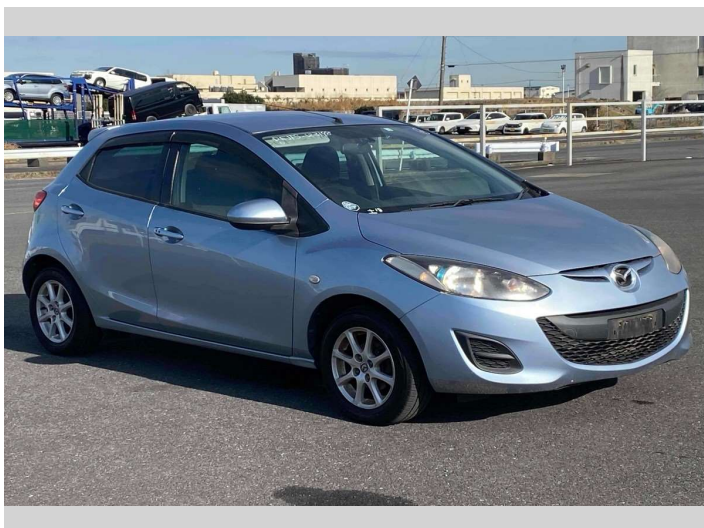

# 2012 Mazda Demio 13-Skyactiv Smart Stylish

**Purchase Price** **POA**

Includes GST  
Excludes on-road costs of \$595

Finance may be available on this vehicle. Ask one of our friendly staff for more information.

Odometer  
**96,322 km**

Engine  
**1300 cc**

Fuel Type  
**Petrol**

Transmission  
**Automatic, 2WD**

Wheels  
-

VIN  
-

Interior  
**Gray**

Safety  
-