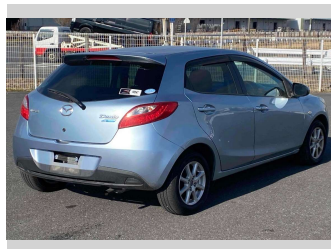

2012 Mazda Demio 13-Skyactiv Smart Stylish

Purchase Price **\$7,900**
Includes GST
 Excludes on-road costs of \$595

Finance may be available on this vehicle. Ask one of our friendly staff for more information.

Gain peace of mind with Mechanical Breakdown Insurance. **Ask us how.**

Top features

- » ABS Brakes
- » Air Conditioning
- » Electric Windows
- » Power Steering

Body Style
5 door, Hatchback

Odometer
96,322 km