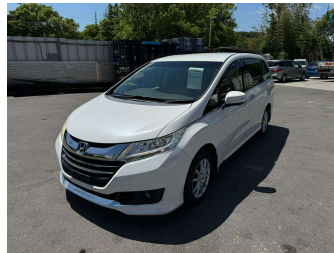

2014 Honda Odyssey G.EX

Purchase Price **POA**

Includes GST
Excludes on-road costs of \$595

Finance may be available on this vehicle. Ask one of our friendly staff for more information.

Gain peace of mind with Mechanical Breakdown Insurance. **Ask us how.**

- Top features**
- » ABS Brakes
 - » Air Conditioning
 - » Electric Windows
 - » Fog Lights
 - » Power Steering
 - » Spoiler
 - » Winker Mirror

Body Style
5 door, Van

Odometer
96,160 km

Engine
2400 cc

Fuel Type
Petrol