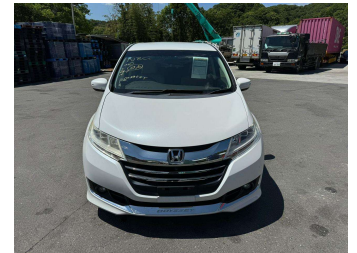

2014 Honda Odyssey G.EX

Purchase Price **POA**

Includes GST
Excludes on-road costs of \$595

Finance may be available on this vehicle. Ask one of our friendly staff for more information.

Gain peace of mind with Mechanical Breakdown Insurance. **Ask us how.**

- Top features**
- » ABS Brakes
 - » Air Conditioning
 - » Electric Windows
 - » Fog Lights
 - » Power Steering
 - » Spoiler
 - » Winker Mirror

Body Style
5 door, Van

Odometer
96,160 km

Engine
2400 cc

Fuel Type
Petrol