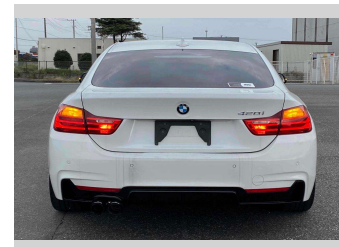

2015 BMW 420i Gran Coupe M Sport

Purchase Price **\$18,900**
Includes GST
Excludes on-road costs of \$595

Finance may be available on this vehicle. Ask one of our friendly staff for more information.

Gain peace of mind with Mechanical Breakdown Insurance. **Ask us how.**

- Top features**
- » ABS Brakes
 - » Air Conditioning
 - » Electric Windows
 - » Fog Lights
 - » Power Steering
 - » Winker Mirror

Body Style
4 door, Sedan

Odometer
92,739 km

Engine
2000 cc

Fuel Type
Petrol

Transmission
Automatic, 2WD

Wheels
-

VIN
-

Interior
Gray

Safety
-

Reg No.
-

Ext Colour
White

History
-