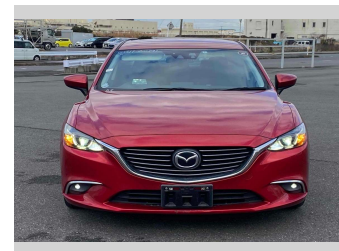

2015 Mazda Atenza 25S L Package

Purchase Price

Includes GST
Excludes on-road costs of \$595

POA

Finance may be available on this vehicle. Ask one of our friendly staff for more information.

Gain peace of mind with Mechanical Breakdown Insurance. **Ask us how.**

Top features

- » ABS Brakes
- » Air Conditioning
- » Electric Windows
- » Fog Lights
- » Power Steering
- » Winker Mirror

Body Style

4 door, Sedan

Odometer

106,742 km

Engine

2500 cc

Fuel Type

Petrol

Transmission

Automatic, 2WD

Wheels

-

VIN

-