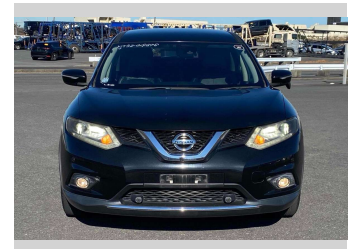

2014 Nissan X-Trail 20X

Purchase Price **POA**
Includes GST
 Excludes on-road costs of \$595

Finance may be available on this vehicle. Ask one of our friendly staff for more information.

Gain peace of mind with Mechanical Breakdown Insurance. **Ask us how.**

- Top features**
- » ABS Brakes
 - » Air Conditioning
 - » Electric Windows
 - » Fog Lights
 - » Power Steering
 - » Spoiler
 - » Winker Mirror

Body Style
5 door, SUV / 4x4

Odometer
92,224 km

Engine
2000 cc

Fuel Type
Petrol

Transmission
Automatic, 4WD

Wheels
 -

VIN
 -

Interior
Gray

Safety
 -

Reg No.
 -

Ext Colour
Dark Blue