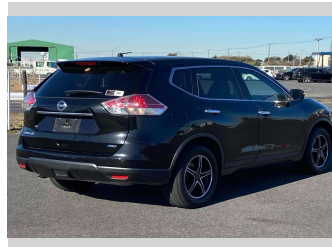

2014 Nissan X-Trail 20X

Purchase Price **POA**
Includes GST
 Excludes on-road costs of \$595

Finance may be available on this vehicle. Ask one of our friendly staff for more information.

Gain peace of mind with Mechanical Breakdown Insurance. **Ask us how.**

- Top features**
- » ABS Brakes
 - » Air Conditioning
 - » Electric Windows
 - » Fog Lights
 - » Power Steering
 - » Spoiler
 - » Winker Mirror

Body Style
5 door, SUV / 4x4

Odometer
92,224 km

Engine
2000 cc

Fuel Type
Petrol

Transmission
Automatic, 4WD

Wheels
 -

VIN
 -

Interior
Gray

Safety
 -

Reg No.
 -

Ext Colour
Dark Blue