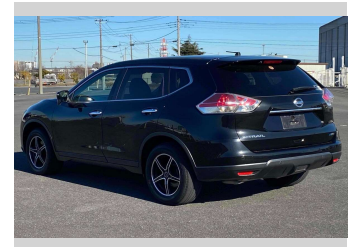

2014 Nissan X-Trail 20X

Purchase Price **POA**
Includes GST
 Excludes on-road costs of \$595

Finance may be available on this vehicle. Ask one of our friendly staff for more information.

Gain peace of mind with Mechanical Breakdown Insurance. **Ask us how.**

- Top features**
- » ABS Brakes
 - » Air Conditioning
 - » Electric Windows
 - » Fog Lights
 - » Power Steering
 - » Spoiler
 - » Winker Mirror

Body Style
5 door, SUV / 4x4

Odometer
92,224 km

Engine
2000 cc

Fuel Type
Petrol

Transmission
Automatic, 4WD

Wheels
 -

VIN
 -

Interior
Gray

Safety
 -

Reg No.
 -

Ext Colour
Dark Blue