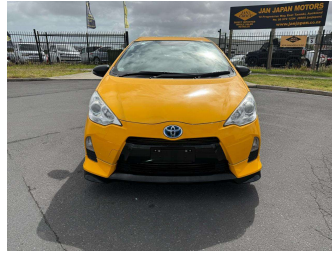

2014 Toyota Aqua S

Purchase Price **\$9,900**

Includes GST
Excludes on-road costs of \$595

Finance may be available on this vehicle. Ask one of our friendly staff for more information.

Gain peace of mind with Mechanical Breakdown Insurance. **Ask us how.**

Body Style
5 door, Hatchback

Odometer
92,012 km

Engine
1500 cc, Hybrid

Fuel Type
Hybrid

Transmission
Automatic, 2WD

Wheels
-

VIN
7AT0H65YX25385174

Interior
Gray