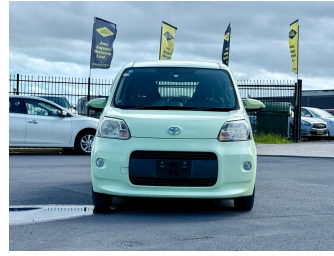

# 2014 Toyota Porte X

Body Style

**4 door, Hatchback**

Odometer

**56,004 km**

Engine

**1300 cc**

Fuel Type

**Petrol**