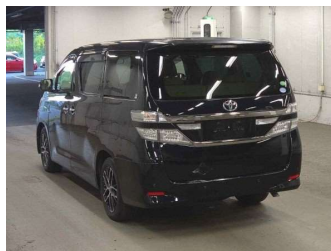

2013 Toyota Vellfire 2.4 X

Purchase Price **\$17,900**

Includes GST
Excludes on-road costs of \$595

Finance may be available on this vehicle. Ask one of our friendly staff for more information.

Gain peace of mind with Mechanical Breakdown Insurance. **Ask us how.**

- Top features**
- » ABS Brakes
 - » Air Conditioning
 - » Electric Windows
 - » Fog Lights
 - » Power Steering
 - » Spoiler
 - » Winker Mirror

Body Style
5 door, Van

Odometer
96,520 km

Engine
2400 cc

Fuel Type
Petrol