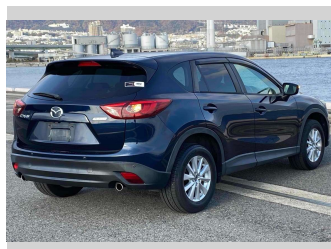

2016 Mazda CX-5 20S PROACTIVE

Purchase Price **POA**

Includes GST
Excludes on-road costs of \$595

Finance may be available on this vehicle. Ask one of our friendly staff for more information.

Gain peace of mind with Mechanical Breakdown Insurance. **Ask us how.**

- Top features**
- » ABS Brakes
 - » Air Conditioning
 - » Electric Windows
 - » Fog Lights
 - » Power Steering
 - » Spoiler
 - » Winker Mirror

Body Style
5 door, SUV / 4x4

Odometer
83,539 km

Engine
2000 cc

Fuel Type
Petrol

Transmission
Automatic, 2WD

Wheels
-

VIN
-

Interior
Gray

Safety
-

Reg No.
-

Ext Colour
Dark Blue