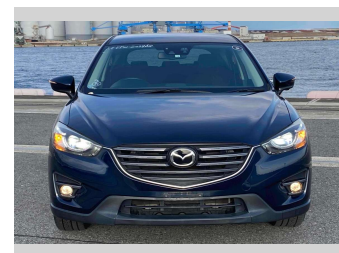

2016 Mazda CX-5 20S PROACTIVE

Purchase Price **POA**

Includes GST
Excludes on-road costs of \$595

Finance may be available on this vehicle. Ask one of our friendly staff for more information.

Gain peace of mind with Mechanical Breakdown Insurance. **Ask us how.**

- Top features**
- » ABS Brakes
 - » Air Conditioning
 - » Electric Windows
 - » Fog Lights
 - » Power Steering
 - » Spoiler
 - » Winker Mirror

Body Style
5 door, SUV / 4x4

Odometer
83,539 km

Engine
2000 cc

Fuel Type
Petrol

Transmission
Automatic, 2WD

Wheels
-

VIN
-

Interior
Gray

Safety
-

Reg No.
-

Ext Colour
Dark Blue