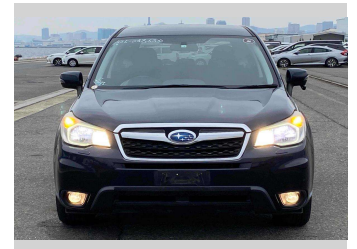

2014 Subaru Forester 2.0I-L

Purchase Price **POA**

Includes GST
Excludes on-road costs of \$595

Finance may be available on this vehicle. Ask one of our friendly staff for more information.

Gain peace of mind with Mechanical Breakdown Insurance. **Ask us how.**

- Top features**
- » ABS Brakes
 - » Air Conditioning
 - » Electric Windows
 - » Fog Lights
 - » Power Steering
 - » Spoiler
 - » Winker Mirror

Body Style
5 door, SUV / 4x4

Odometer
96,660 km

Engine
2000 cc

Fuel Type
Petrol

Transmission
Automatic, 4WD

Wheels
-

VIN
-

Interior
Gray

Safety
-

Reg No.
-

Ext Colour
Black