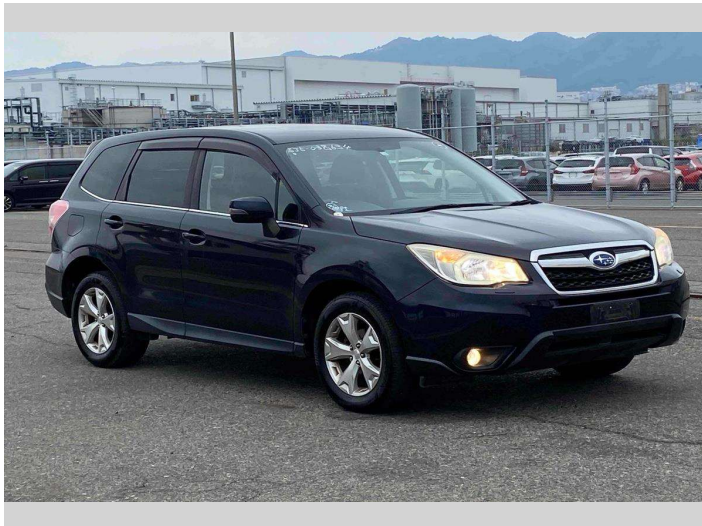

2014 Subaru Forester 2.0I-L

Purchase Price **POA**

Includes GST
Excludes on-road costs of \$595

Finance may be available on this vehicle. Ask one of our friendly staff for more information.

Gain peace of mind with Mechanical Breakdown Insurance. **Ask us how.**

- Top features**
- » ABS Brakes
 - » Air Conditioning
 - » Electric Windows
 - » Fog Lights
 - » Power Steering
 - » Spoiler
 - » Winker Mirror

Body Style
5 door, SUV / 4x4

Odometer
96,660 km

Engine
2000 cc

Fuel Type
Petrol

Transmission
Automatic, 4WD

Wheels
-

VIN
-

Interior
Gray

Safety
-

Reg No.
-

Ext Colour
Black