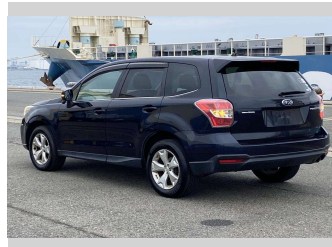

2014 Subaru Forester 2.0I-L

Purchase Price **POA**

Includes GST
Excludes on-road costs of \$595

Finance may be available on this vehicle. Ask one of our friendly staff for more information.

Gain peace of mind with Mechanical Breakdown Insurance. **Ask us how.**

- Top features**
- » ABS Brakes
 - » Air Conditioning
 - » Electric Windows
 - » Fog Lights
 - » Power Steering
 - » Spoiler
 - » Winker Mirror

Body Style
5 door, SUV / 4x4

Odometer
96,660 km

Engine
2000 cc

Fuel Type
Petrol

Transmission
Automatic, 4WD

Wheels
-

VIN
-

Interior
Gray

Safety
-

Reg No.
-

Ext Colour
Black