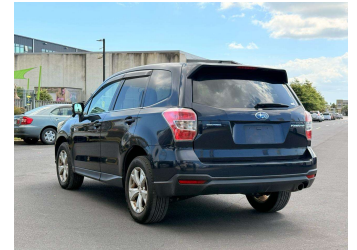

2014 Subaru Forester 2.0I-L

Purchase Price

\$14,900

Includes GST
Excludes on-road costs of \$595

Finance may be available on this vehicle. Ask one of our friendly staff for more information.

Gain peace of mind with Mechanical Breakdown Insurance. **Ask us how.**

Body Style
5 door, SUV / 4x4

Odometer
96,660 km

Engine
2000 cc

Fuel Type
Petrol

Transmission
Automatic, 4WD

Wheels
-

VIN
7AT0GF17X25038634

Interior
Gray