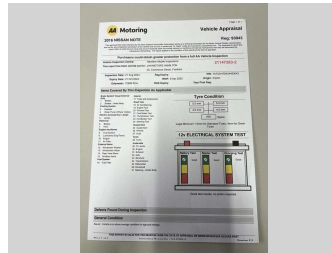

2016 Nissan Note