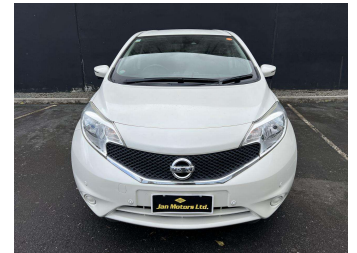

2016 Nissan Note

Purchase Price **\$8,990**

Includes GST
Excludes on-road costs of \$595

Finance may be available on this vehicle. Ask one of our friendly staff for more information.

Gain peace of mind with Mechanical Breakdown Insurance. **Ask us how.**

Body Style
5 door, Hatchback

Odometer
72,999 km

Engine
1200 cc

Fuel Type
Petrol

Transmission
Automatic, 2WD

Wheels
-

VIN
7AT0DH79X24493043

Interior
Gray

Safety

Based on 2023 VSRR rating

Reg No.

-

Ext Colour
Pearl White

History

-

Seats
5 seats