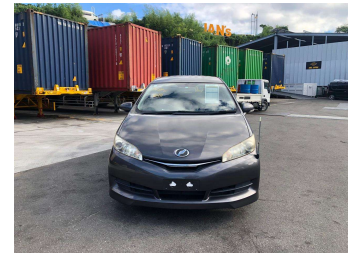

2013 Toyota Wish 1.8 X

Purchase Price **POA**

Includes GST
Excludes on-road costs of \$595

Finance may be available on this vehicle. Ask one of our friendly staff for more information.

Gain peace of mind with Mechanical Breakdown Insurance. **Ask us how.**

- Top features**
- » ABS Brakes
 - » Air Conditioning
 - » Electric Windows
 - » Power Steering
 - » Spoiler
 - » Winker Mirror

Body Style
5 door, Van

Odometer
87,429 km

Engine
1800 cc

Fuel Type
Petrol

Transmission
Automatic, 2WD

Wheels
-

VIN
-

Interior
Gray

Safety
-

Reg No.
-

Ext Colour
Gray

History
-

Seats
7 seats