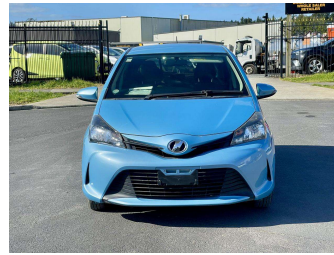

# 2014 Toyota Vitz F

**Purchase Price**

Body Style  
**5 door, Hatchback**

Odometer  
**95,090 km**

Engine  
**1000 cc**

Fuel Type  
**Petrol**

Transmission  
**Automatic, 2WD**

Wheels  
-

VIN  
**7AT0H63EX23132866**

Interior  
**Gray**