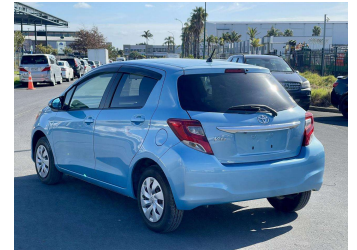

# 2014 Toyota Vitz F

**Purchase Price**

Body Style  
**5 door, Hatchback**

Odometer  
**95,090 km**

Engine  
**1000 cc**

Fuel Type  
**Petrol**

Transmission  
**Automatic, 2WD**

Wheels  
-

VIN  
**7AT0H63EX23132866**

Interior  
**Gray**