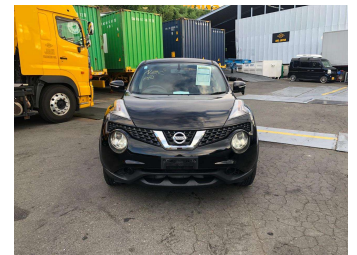

# 2014 Nissan Juke 15RS

**Purchase Price** **POA**

Includes GST  
Excludes on-road costs of \$595

Finance may be available on this vehicle. Ask one of our friendly staff for more information.

Gain peace of mind with Mechanical Breakdown Insurance. **Ask us how.**

- Top features**
- » ABS Brakes
  - » Air Conditioning
  - » Electric Windows
  - » Power Steering

Body Style  
**5 door, SUV / 4x4**

Odometer  
**88,517 km**

Engine  
**1500 cc**

Fuel Type  
**Petrol**

Transmission  
**Automatic, 2WD**

Wheels  
-

VIN  
-

Interior  
**Gray**

Safety  
-

Reg No.  
-

Ext Colour  
**Black**

History  
-

Seats  
**5 seats**