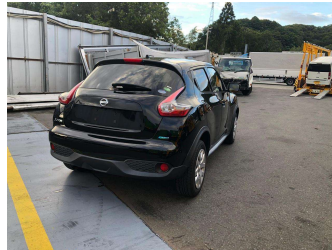

# 2014 Nissan Juke 15RS

**Purchase Price** **POA**

Includes GST  
Excludes on-road costs of \$595

Finance may be available on this vehicle. Ask one of our friendly staff for more information.

Gain peace of mind with Mechanical Breakdown Insurance. **Ask us how.**

- Top features**
- » ABS Brakes
  - » Air Conditioning
  - » Electric Windows
  - » Power Steering

Body Style  
**5 door, SUV / 4x4**

Odometer  
**88,517 km**

Engine  
**1500 cc**

Fuel Type  
**Petrol**

Transmission  
**Automatic, 2WD**

Wheels  
-

VIN  
-

Interior  
**Gray**

Safety  
-

Reg No.  
-

Ext Colour  
**Black**

History  
-

Seats  
**5 seats**